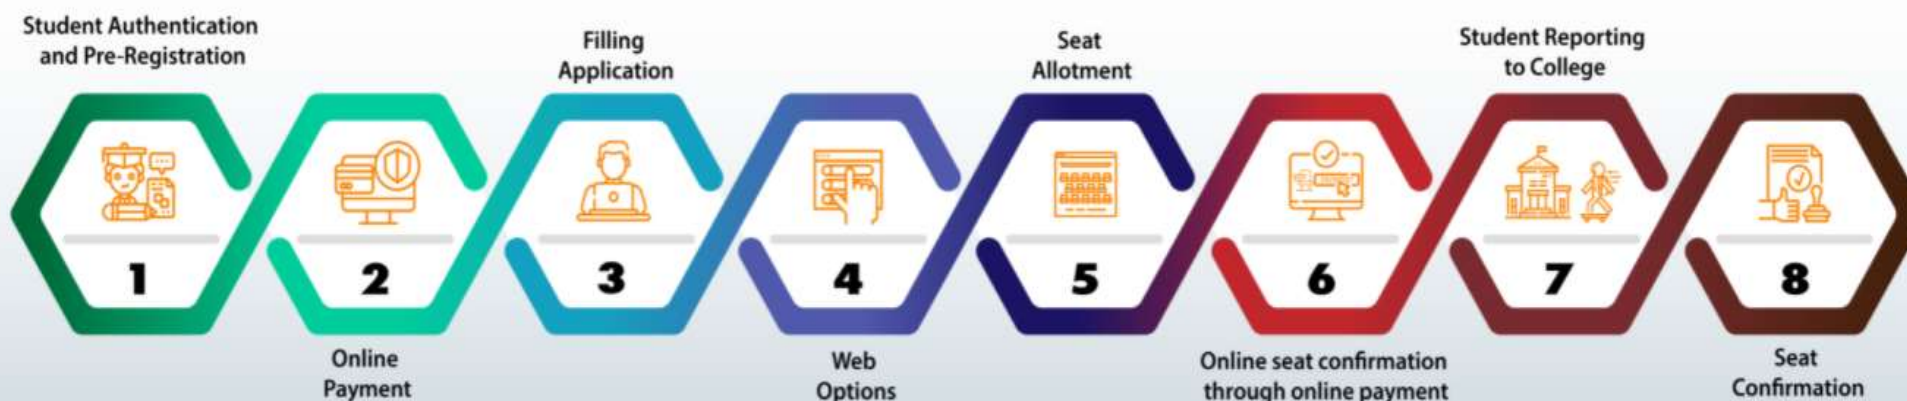

Government Degree College for Women , Wanaparthy

(Affiliated to Palamuru University, Mahabubnagar)

Notification for Admissions into Undergraduate Courses (UG) in Telangana State Degree Online Services, Telangana (DOST) 2021-22

DOST Admission Process

PRINCIPAL
Govt. Degree College For Women
WANAPARTHY Dist.-509 103.