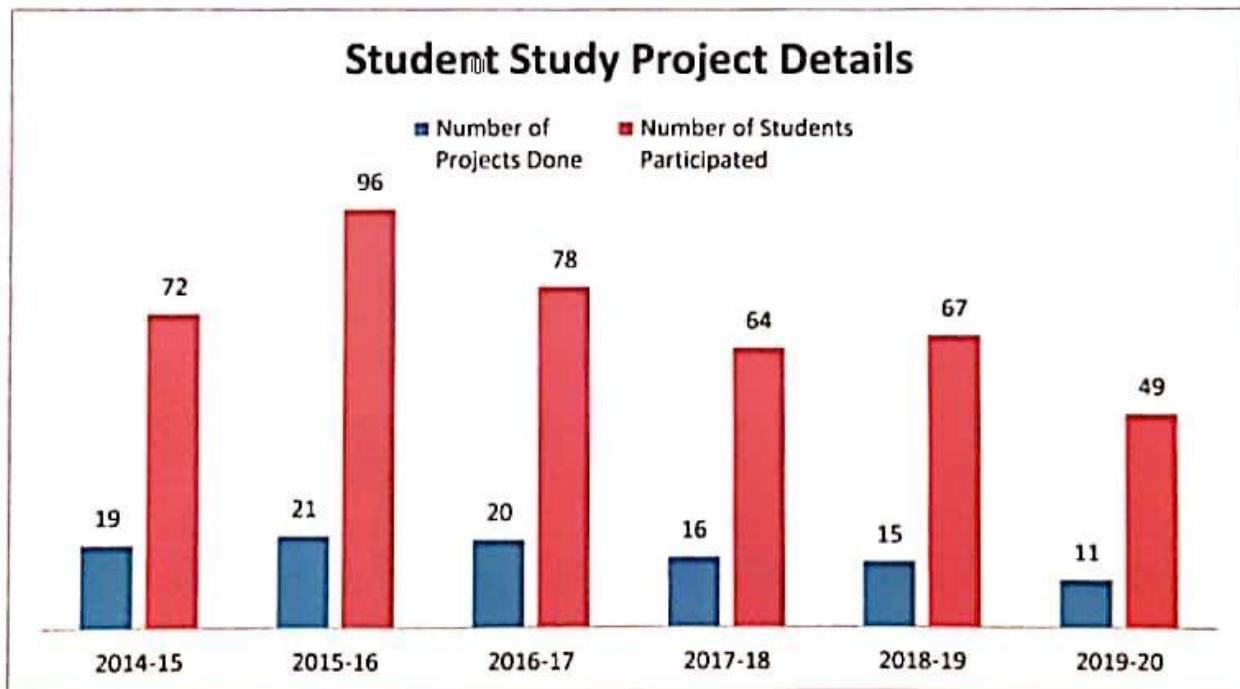

GOVERNMENT DEGREE COLLEGE (Co-Ed)
WANAPARTHY-509103
AFFILIATED TO PALAMURU UNIVERSITY

Student Study Project Details from 2014-2020

S.No.	Academic Year	Number of Projects Done	Number of Students Participated
1	2014-15	19	72
2	2015-16	21	96
3	2016-17	20	78
4	2017-18	16	64
5	2018-19	15	67
6	2019-20	11	49