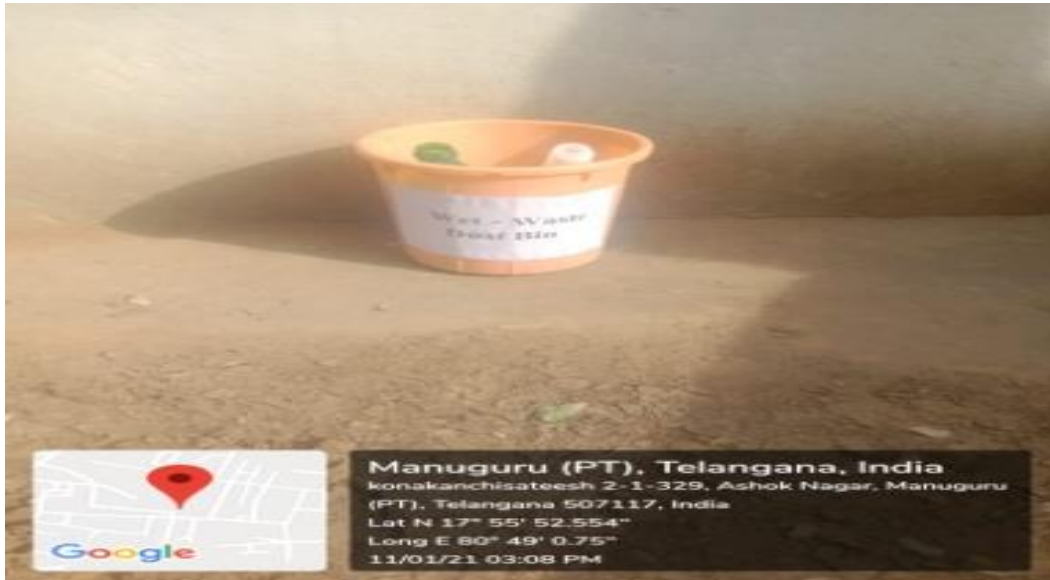

Fig 1: Separate dustbin placed in college to collect the wet waste

Fig2: maintaining bio medical dust bin

GOVERNMENT DEGREE COLLEGE MANUGURU

An ISO 9001:2015 Certified Institution & Affiliated to Kakatiya University, Warangal

Samithi singaram, Besides Bus Depot Manuguru, Manuguru (M), Bhadradi Kothagudem (Dt), Telangana-507117, email: gdcmanuguru@gmail.com.

Fig3: E-waste bin for damaging electrical things

Fig 4: Dustbins are arranged in different areas to collect wastage

Fig: Garbage Cans placed in the different locations of the college to collect the garbage and keep everyone's health clean and the campus atmosphere was set up to be calm

PRINCIPAL
Govt. Degree College, Manuguru
Bhadradi Kothagudem Dist.
Telangana State