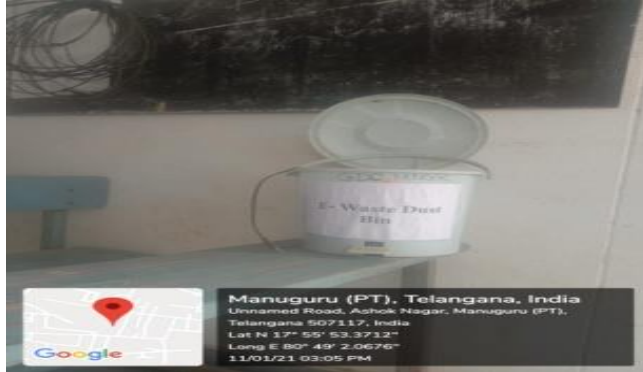

Fig 1: Separate dustbin placed in college to collect the wet waste

Fig2: maintaining bio medical dust bin

GOVERNMENT DEGREE COLLEGE MANUGURU

An ISO 9001:2015 Certified Institution & Affiliated to Kakatiya University, Warangal

Samithi singaram, Besides Bus Depot Manuguru, Manuguru (M), Bhadradi Kothagudem (Dt), Telangana-507117, email: gdcmanuguru@gmail.com.

Fig3: E-waste bin for damaging electrical things

Fig 4: Dustbins are arranged in different areas to collect wastage

Fig: Garbage Cans placed in the different locations of the college to collect the garbage and keep everyone's health clean and the campus atmosphere was set up to be calm

PRINCIPAL
Govt. Degree College, Manuguru
Bhadradi Kothagudem Dist.
Telangana State